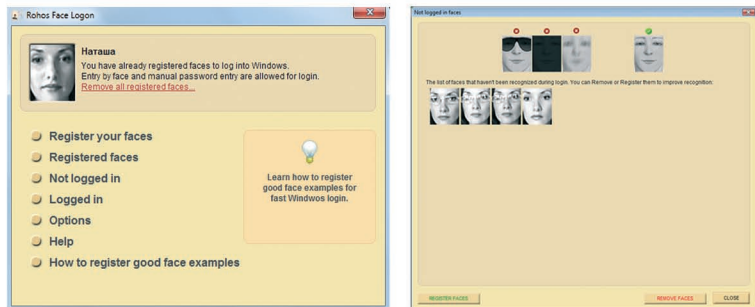

Rohos Face Logon

Robust face recognition login

The program is designed to add authentication convenience and additional security level to the standard Windows logon procedure. It allows accessing Windows computer in an easy, fast and secure way by using any Windows compatible camera. The login of the user is performed automatically once the face has been recognized by the program.

System requirements

- Windows 2k/ XP/ Vista/ Seven (x86, x64)
- webcam
- 5 MB free hard disk space

Compatible with

Two-factor authentication:

- Face recognition + PIN code with limited attempts.
- Possibility to combine both Face recognition and USB stick for login or to use them apart.

Face login and security benefits for your PC:

- Automatic login or desktop unlock when your face is recognized.
- Self-training - helps avoiding face recognition failure.
- Multi-user support - You may register faces of several users for any user account!
- All registered face patterns are saved and poor ones may be deleted.
- Supports all Windows XP - Seven (x86, x64).
- Options: Hide Rohos Face Logon window; or Temporary stop login by face.
- Last successful face-recognition logins are saved.